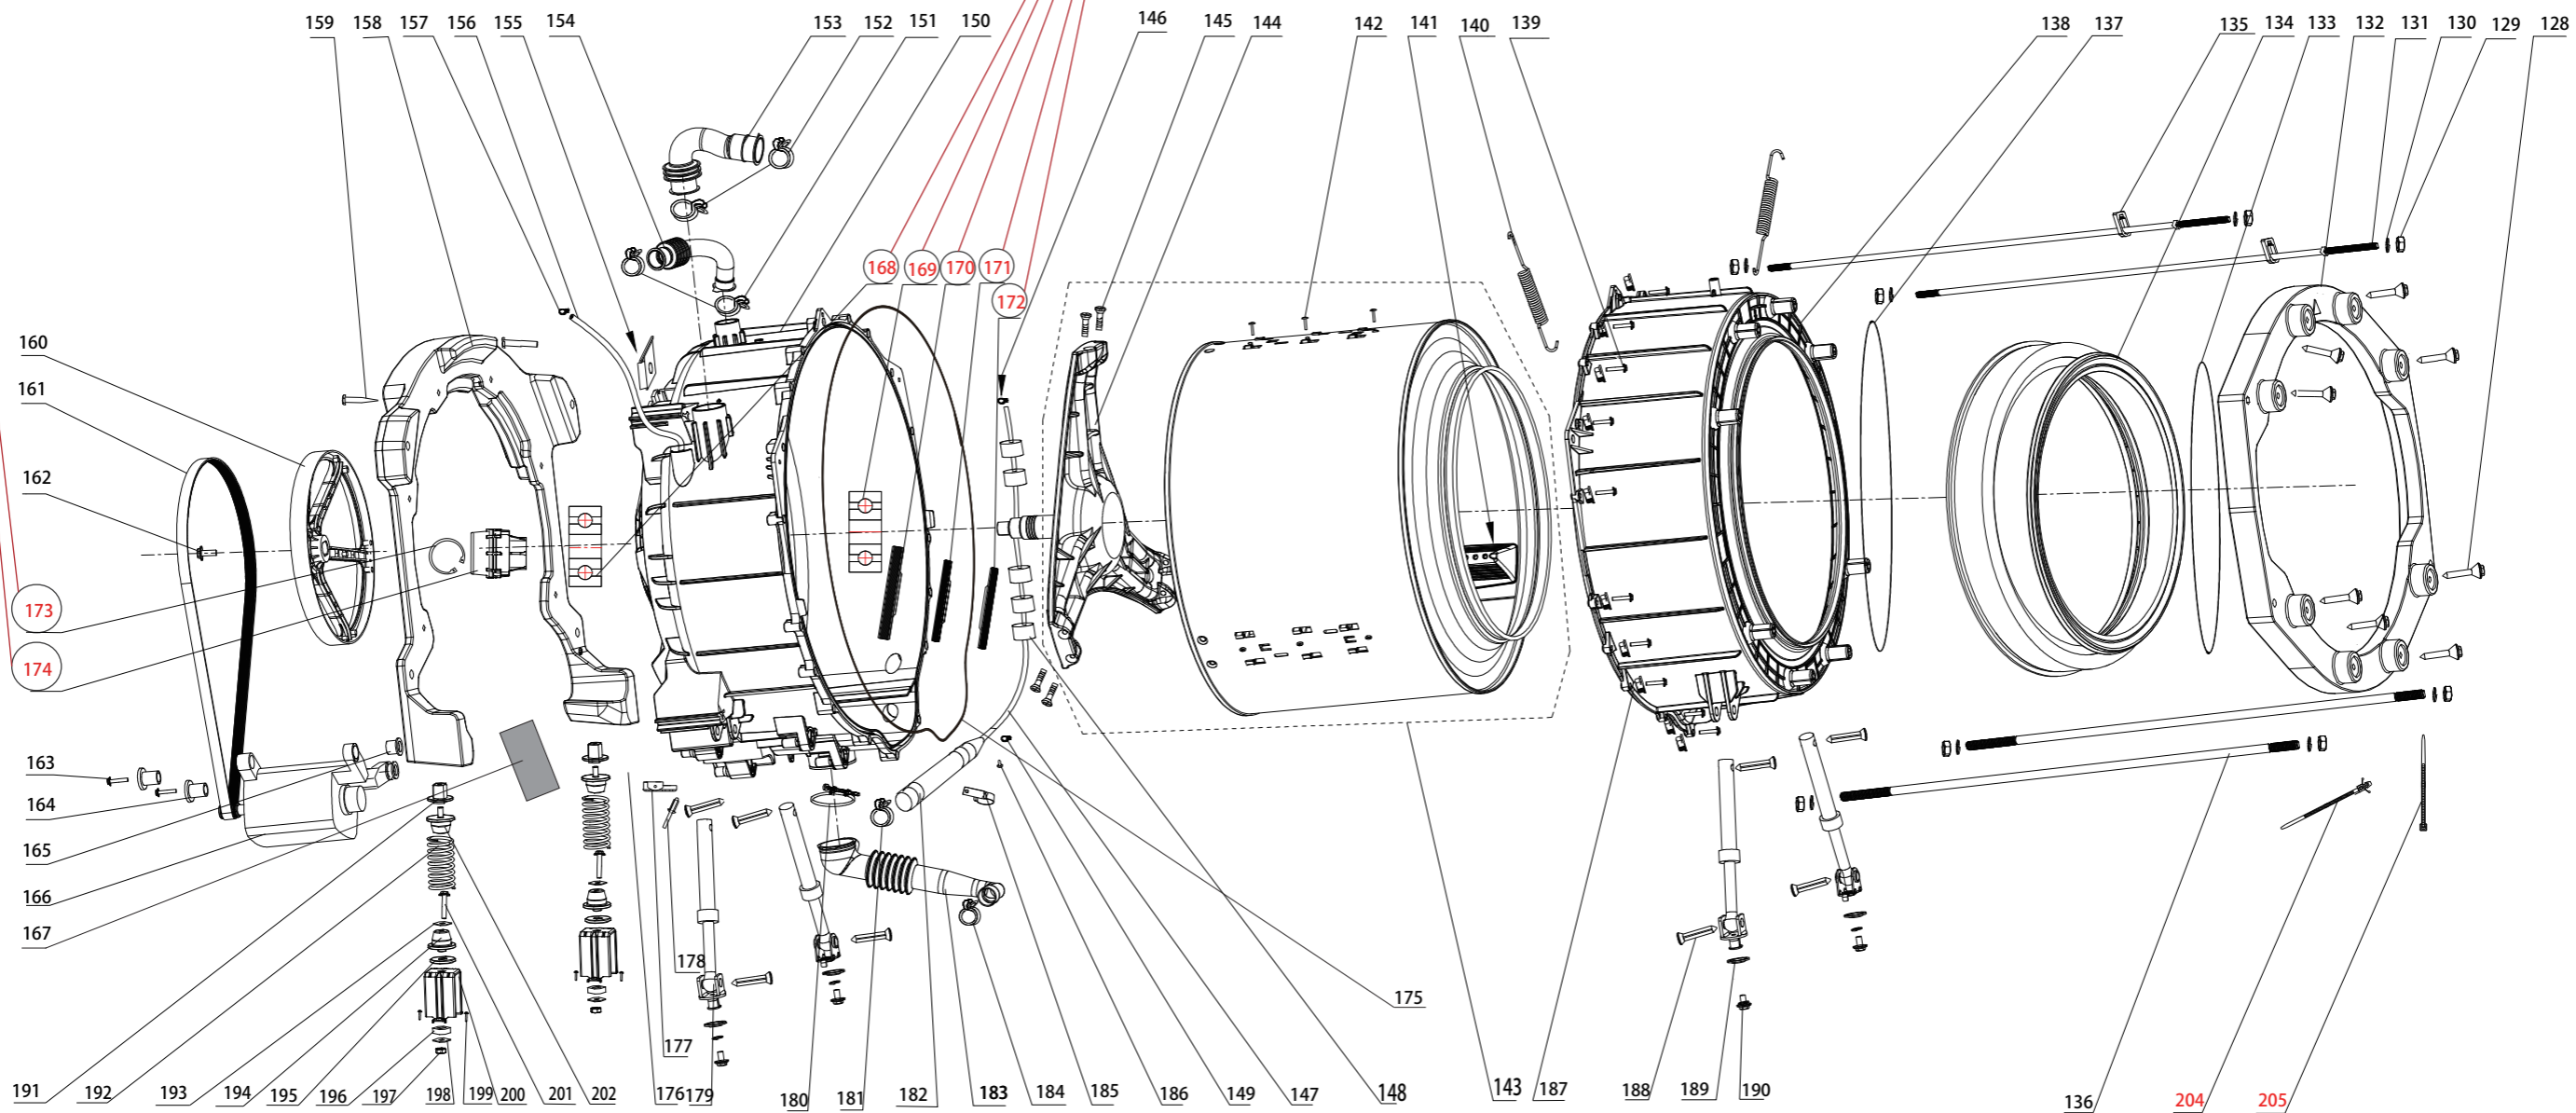

203

WE1100P(EU)
Internal assembly unit

Illustration
ELE-002

Issue
1

Month
06 2019

Pos	Part. No	Spare parts description in english	Qty	NOTES
128	0W7Q67	Fastening Screw,Front Counterweight;	8	
129	0W7Q7B	M12 Nut	8	
130	0W7Q7C	M12 Washer	8	
131	0W7Q7D	Upper Staff	2	
132	0W7Q7E	Front Counter Weight,	1	
133	0W7Q7F	Fastening Ring,Porthole Gasket Front	1	
134	0W7Q7G	Porthole Gasket,Door	1	Vital
135	0W7Q7H	Draw Spring Support	2	
136	0W7Q7I	Below Staff	2	
137	0W7Q7J	Fastening Ring,Porthole Gasket Rear	1	
138	0W7Q7K	Tub,Front	1	
139	0W7Q7L	Fastening Screw,Tub	18	
140	0W7Q7M	Suspension Spring,Tub	2	
141	0W7Q7N	Baffle,Drum	3	
142	0W7PTA	Fastening Screw,Baffle	9	
143	0W7Q7O	Drum assembly component	1	Silver grey (old) PNC 988690001
143	0W7ZCV	Drum assembly component	1	Silver grey (new) PNC 988690003
144	0W7Q7P	Drum Tri-Piece Assembly	1	Silver grey (old) PNC 988690001
144	0W7ZCW	Drum Tri-Piece Assembly	1	Silver grey (new) PNC 988690003
145	0W7Q7Q	Fastening Bolt,Drum Tri-Piece Assembly	6	
146	0W7Q7R	Clamp,Airtrap To Tri-Connection Hose (Airtrap Side)	1	
147	0W7Q7S	Hose,Airtrap To Tri-Connection	1	
148	0W7Q7T	Protection Sponge,Pressure Switch Hose	8	
149	0W7Q7U	Hose,Airtrap To Water Sensor	1	
150	0W7Q7V	Rear Tub	1	
151	0W7Q7W	Clamp, Exhaust Hose	2	
152	0W7Q7X	Clamp,Hopper To Tub Hose	2	
153	0W7Q7Y	Hose,Hopper To Tub	1	
154	0W7Q7Z	Exhaust Hose,Tub To Cabinet	1	
155	0W7Q80	Fastening Plate,Rear Counterweight	6	
156	0W7Q81	Hose,Anti-Siphon	1	
157	0W7Q7R	Clamp, Anti-Siphon Hose	2	
158	0W7Q82	Rear Counterweight	1	
159	0W7Q83	Nut, Fastening Rear Counterweight	6	
160	0W7Q84	Pulley	1	
161	0W7Q85	Belt	1	Vital
162	0W7Q86	Fastening Bolt,Pulley	1	