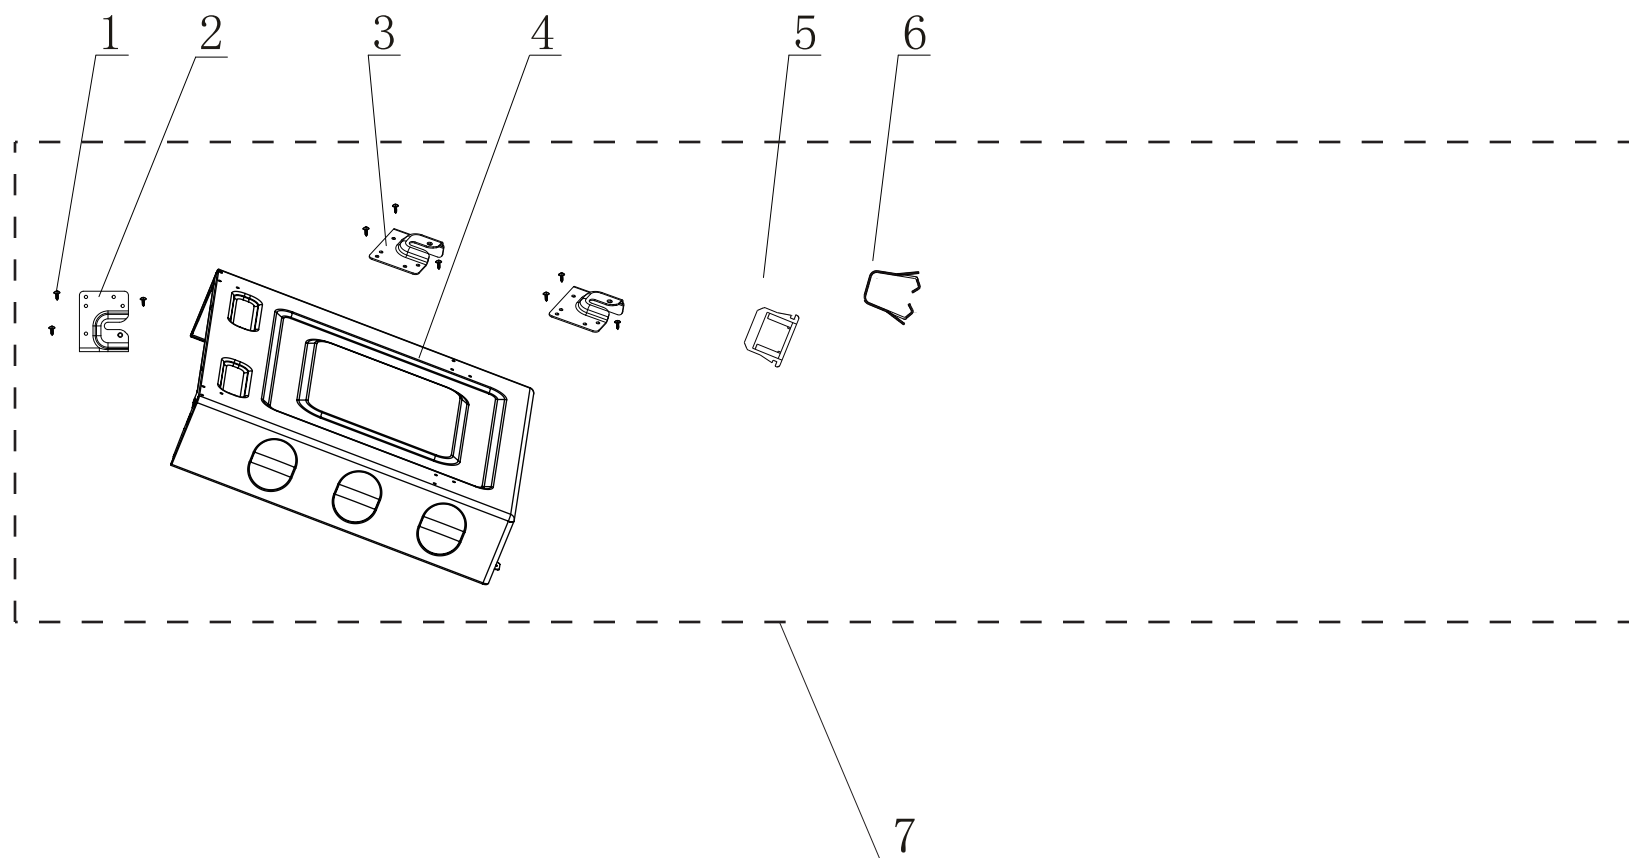

Retrofit kit for washer + dryer

WE1100P(EU)
Internal assembly unit

Illustration
ELE-002

Issue
1

Month
06 2019

Pos	Part. no	Spare parts description in english	Qty	NOTES
1	0W7PU0	SCREW,M3.5*12	12	Previous
1	0W7ZYT	SCREW,M3.5*9.5	12	Updated
2	0W7PZH	BRACKET,STACK,RIGHT	2	
3	0W7PZI	BRACKET,STACK,LEFT	2	
4	0W7RA7	PANEL,STACKING,TOP	1	
5	0W7Q40	Latch	2	Vital
6	0W7Q41	Shrapnel	2	
7	0W7RA9	RETROFITABLE KIT FOR DRYER + WASHER	1	the stack spare parts package