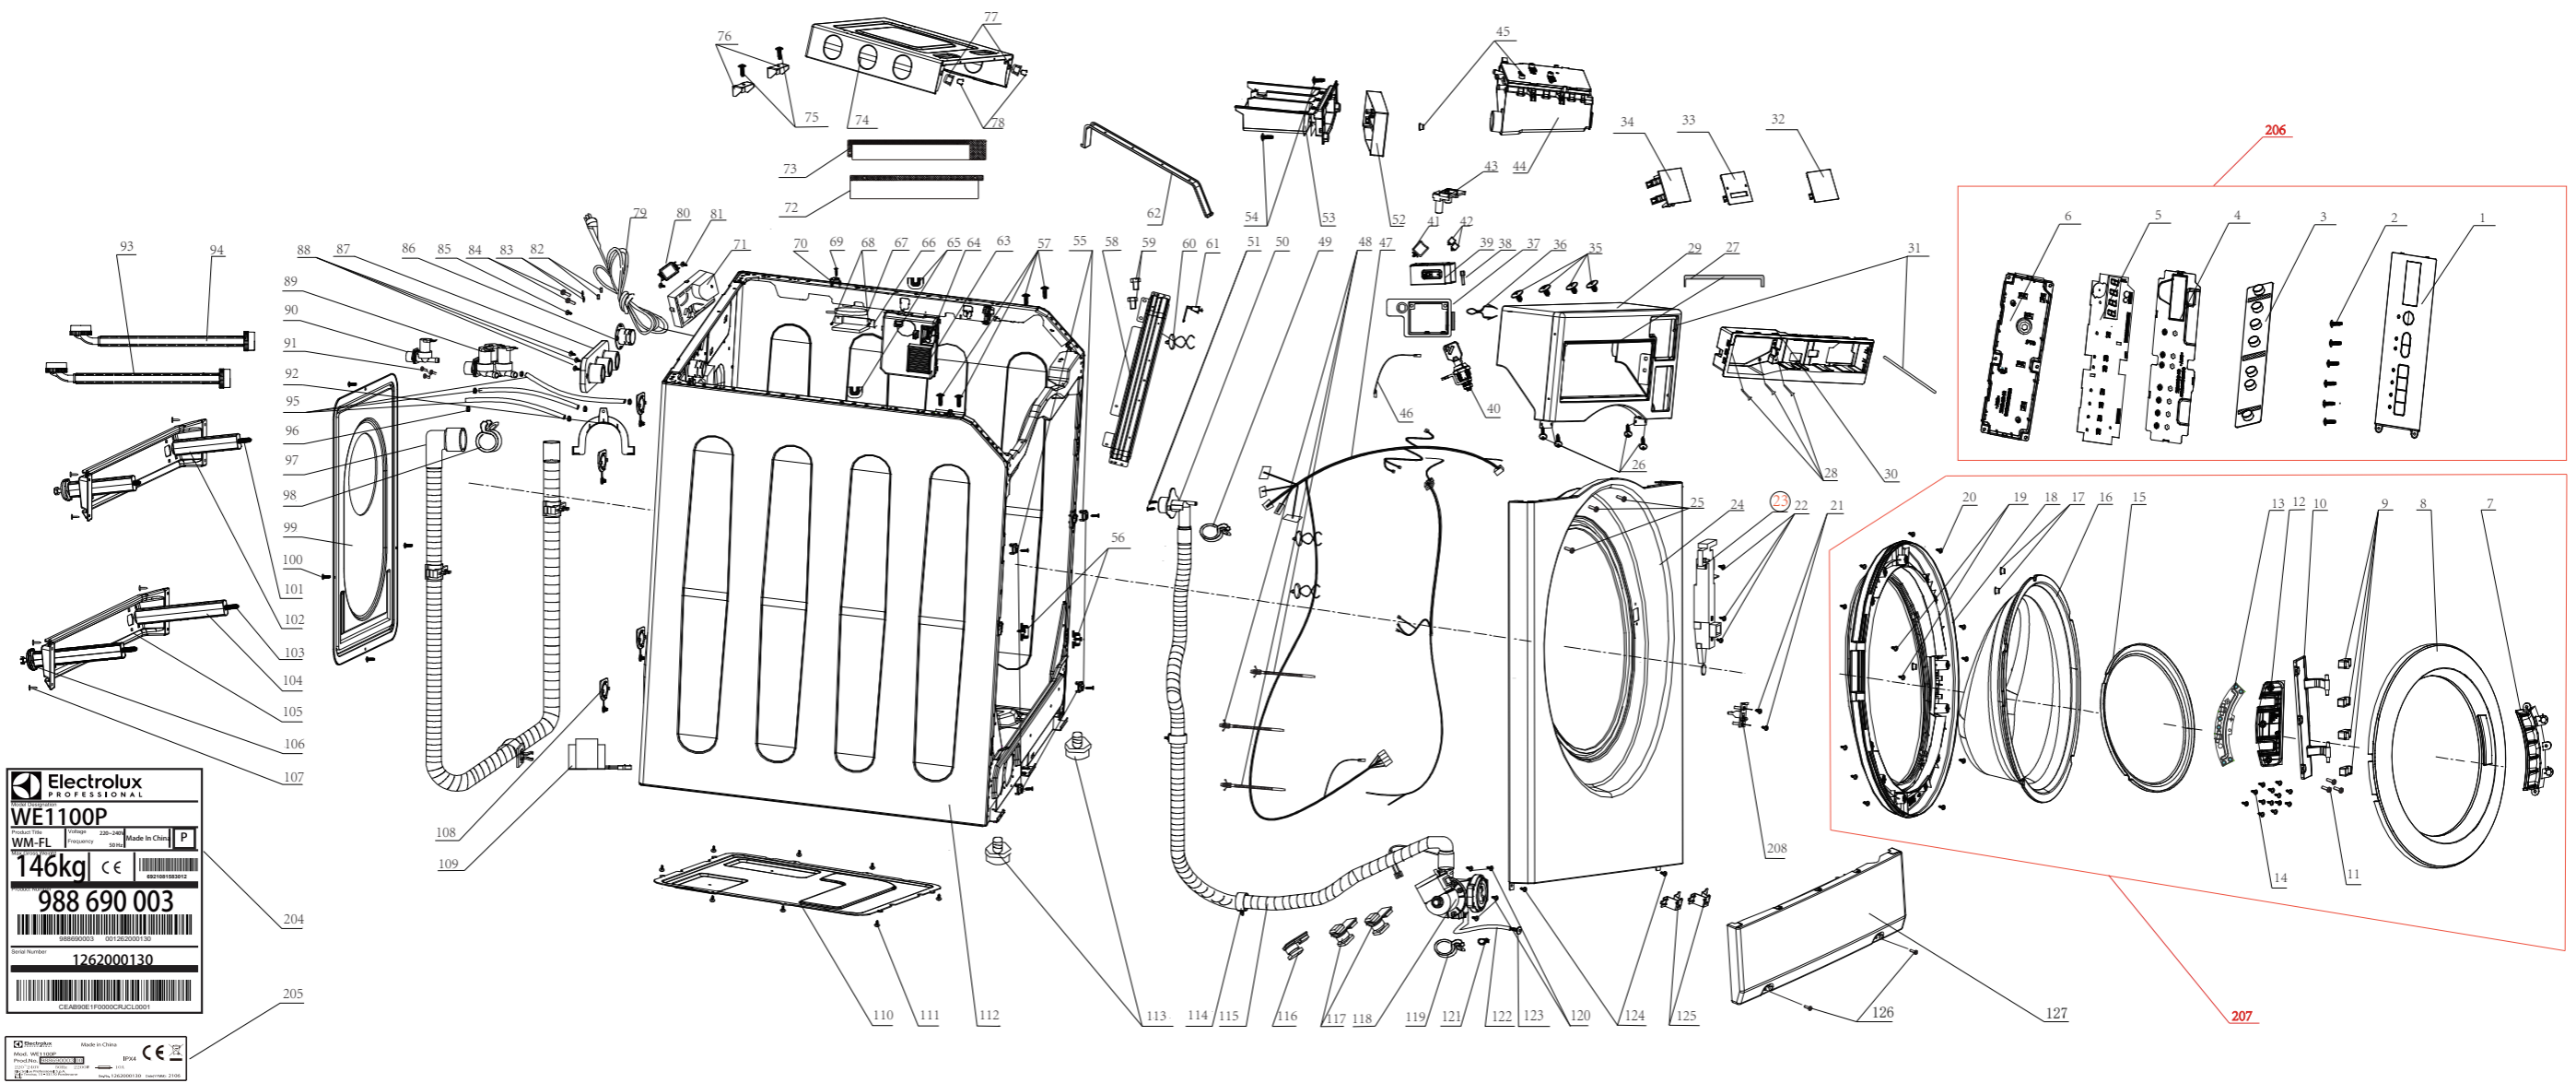

WE1100P

Table of content	Page
External assembly unit	7
Internal assembly unit	11
Retrofitable kit for washer + dryer	14

WE1100P(EU)
External assembly unit

Illustration
ELE-001

Issue
1

Month
06

2019

Pos	Part. no	Spare parts description in english	Qty	NOTES
1	0W7Q21	Control Pannel Assemble	1	Silver grey (old) PNC 988690001
1	0W7Y79	Control Pannel Assemble	1	Silver grey (new) PNC 988690003
2	0W7Q22	Fastening Screw (St4.2*12)	6	
3	0W7PTR	Key Pad	1	
4	0W7PTS	Computer Board Box Cover	1	
5	0W7Q23	Display Computer Board	1	Vital
6	0W7PTU	Computer Board Box	1	
7	0W7Q24	Door Handle	1	
8	0W7Q25	Outer Door	1	
9	0W7PRZ	Hinge Bushing	4	Vital
10	0W7Q26	Hinge	1	
11	0W7Q27	Screw	3	
12	0W7Q28	Hinge Seat	1	
13	0W7Q29	Door Hinges Reinforcing Plate	1	
14	0W7PU0	Fastening Screw	13	
15	0W7Q3A	Door Screen	1	
16	0W7Q3B	Glass	1	
17	0W7Q1K	Cover,Rubber	2	
18	0W7Q3D	Inner Frame,Door	1	
19	0W7PXN	Fastening Screw,Door Frame	2	
20	0W7Q3E	Fastening Screw,Door Frame	11	
21	0W7Q3F	Fastening Screw,Door Hook	2	
22	0W7PXN	Fastening Screw,Door Lock	3	
23	0W7Q3G	Lock,Door	1	Vital
24	0W7Q3H	Front Shell	1	Silver grey (old) PNC 988690001
24	0W7Y8A	Front Shell	1	Silver grey (new) PNC 988690003
25	0W7Q3I	Fastening Screw,Front Shell	3	
26	0W7PU0	Fastening Screw,Back Panel Cover	4	Previous
26	0W7ZYT	Fastening Screw,Back Panel Cover	4	Updated
27	0W7Q3J	Control Panel Film	1	
28	0W7Q22	Fastening Screw	3	
29	0W7Q3L	Support,Control Panel	1	Silver grey (old) PNC 988690001
29	0W7Y8B	Support,Control Panel	1	Silver grey (new) PNC 988690003
30	0W7Q3M	Control Board	1	
31	0W7Q3N	Waterproof Sponge Bar	1	
32	0W7Q3O	Reader Bracket	1	Silver grey (old) PNC 988690001
32	0W7Y8C	Reader Bracket	1	Silver grey (new) PNC 988690003
33	0W7Q3P	Reader Bracket	1	Silver grey (old) PNC 988690001
33	0W7Y8D	Reader Bracket	1	Silver grey (new) PNC 988690003